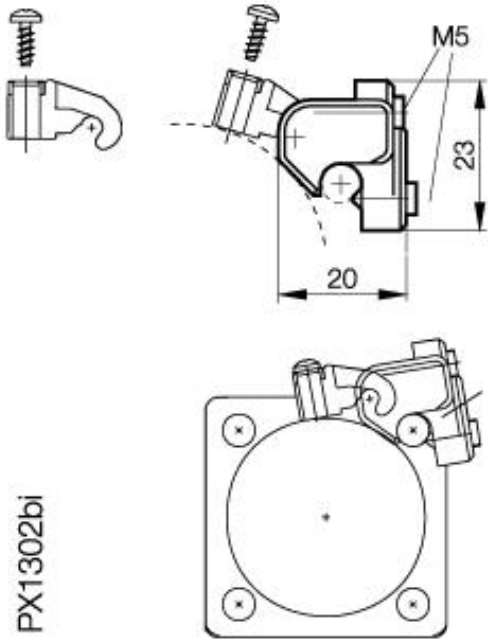

## Accessories: Mounting unit BMF 305-HW-21 HW-8

### Common Data

Version

Bracket for BMF 305-HW-21 with  
BMF 21-HW-8

Usable with  
Function display

PBTP 30% fiberglass  
Used with BMF 21-HW 8  
mounting bracket for all com

### Mechanical Data

Material

PBTP 30% fiberglass

Datasheet number::

Definitions see general catalog.  
If not otherwise noted, ratings according to  
IEC 60947-5-2 (DIN EN60947-5-2)

Balluff GmbH  
Schurwaldstrasse 9  
73765 Neuhausen a.d.F.  
Phone (07158) 173-0 Fax (07158) 5010